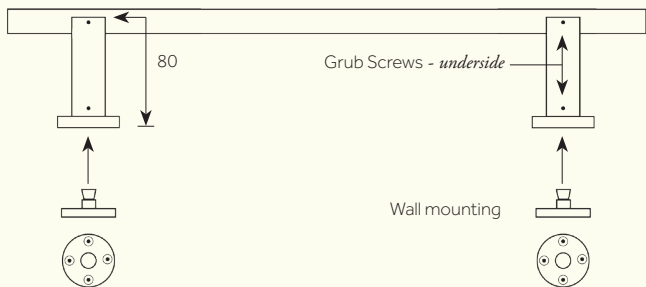

70

PRODUCT NAME  
Towel Rail

*Available as 450 (490)mm or 600 (640) mm rail width*

Dimensions in mm