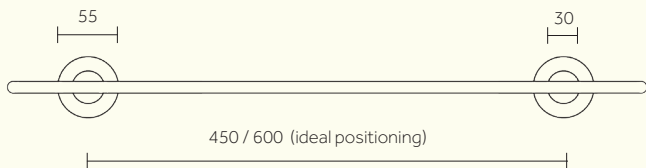

70

PRODUCT NAME  
Towel Rail

*Available as 450 (490)mm or 600 (640) mm rail width*

Dimensions in mm