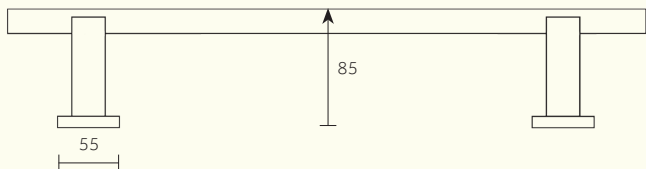

70

PRODUCT NAME  
Towel Rail

*Available as 450 (490)mm or 600 (640) mm rail width*

Dimensions in mm