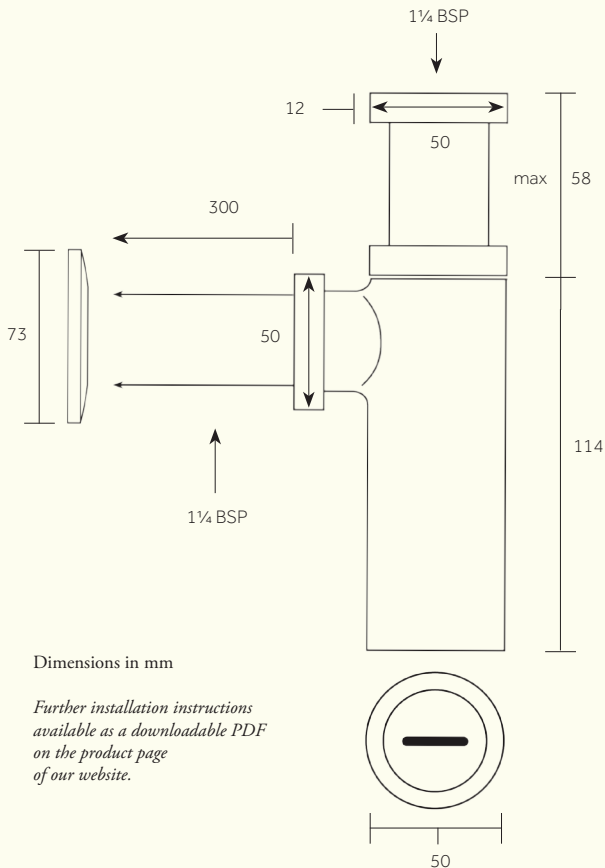

89

PRODUCT NAME  
**Modern Basin Bottle Trap**

Dimensions in mm

*Further installation instructions  
 available as a downloadable PDF  
 on the product page  
 of our website.*