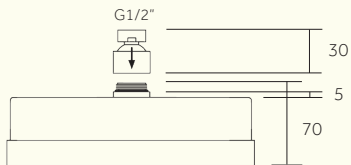

PRODUCT NAME

Minimalist Shower Rose

Dimensions in mm (unless inches specified)

*Further installation instructions available as a downloadable PDF
on the product page of our website.*