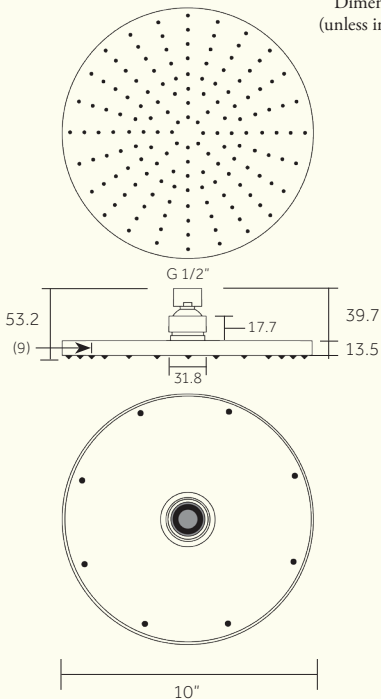

PRODUCT NAME

Flat Shower Rose

Dimensions in mm
(unless inches specified)

| | | | | | | | |
|---------------------------|----------|-------|-------|-------|-------|-------|-------|
| Flow rates: Bar/L per min | 0.5/5.5 | 1/7.6 | 2/8.9 | 3/9.0 | 4/9.0 | 5/9.0 | 6/9.0 |
| Connection: | 1/2" BSP | | | | | | |