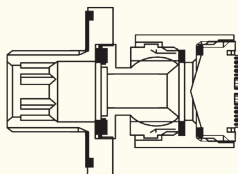

99A

PRODUCT NAME

Wall Mounted Body Jet (Adjustable)

42

G $\frac{1}{2}$

20

6.5

30.5

28

Min/Max Operating pressure: (bars)	1.0 - 3.0					
Flow rates: Bar/L per min (without Aerator)	0.5/4.5	1/6.2	1.5/7.3	2/8.1	2.5/8.5	3/8.6
Connection:	1/2" BSP					
Flow Restrictor:	✓					

Dimensions in mm