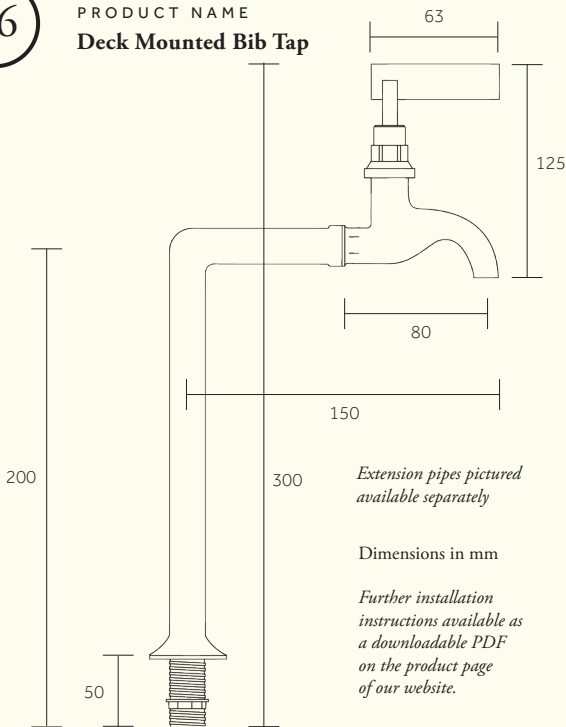

96

PRODUCT NAME
Deck Mounted Bib Tap

Studio/ORE

Min/Max Operating pressure: (bars)	2.0 - 5.0					
Flow rates: Bar/L per min	0.5/9.9	1/13.7	2/19.2	3/23.3	4/26.9	5/30
Connection:	1/2" BSP					
Flow Restrictor:	N/A					