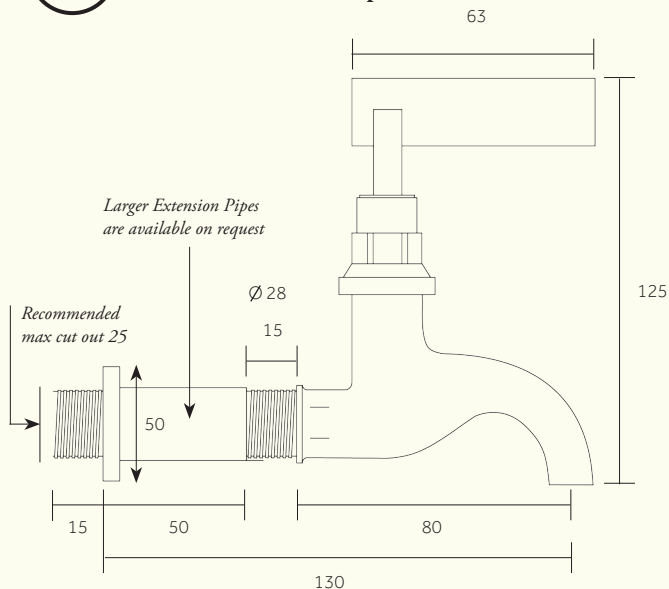

95

PRODUCT NAME
Wall Mounted Bib Tap

Dimensions in mm: *Further installation instructions available as a downloadable PDF on the product page of our website.*

Min/Max Operating pressure: (bars)	2.0 - 5.0					
Flow rates: Bar/L per min	0.5/9.9	1/13.7	2/19.2	3/23.3	4/26.9	5/30
Connection:	1/2" BSP					
Flow Restrictor:	N/A					