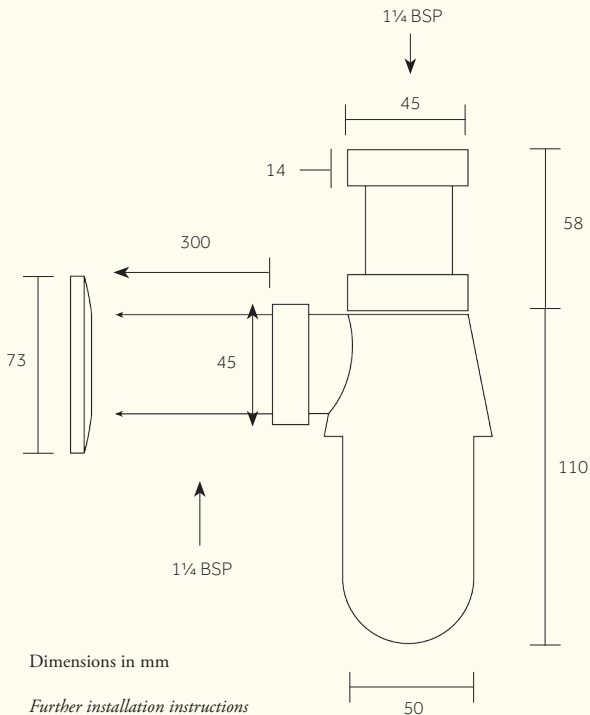

88

PRODUCT NAME

**Traditional Basin Bottle Trap**

Dimensions in mm

*Further installation instructions  
available as a downloadable PDF  
on the product page  
of our website.*