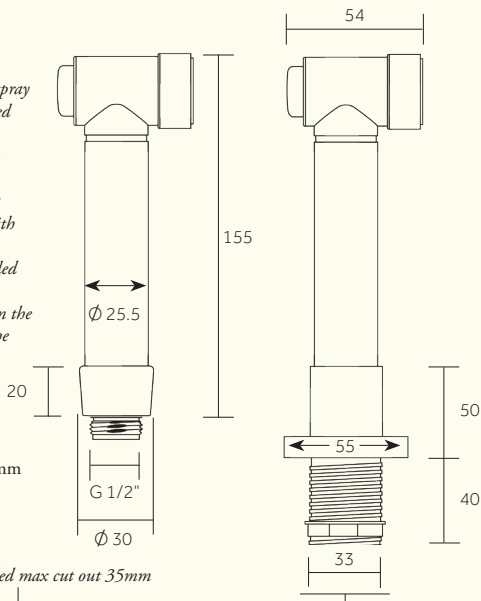

85

PRODUCT NAME

Kitchen Hand Spray Hose & Mount

Supplied as a cold spray only, can be installed with an under counter pre-mixing Thermostatic Valve. A pressure reducing valve is supplied with this product. It MUST be installed and set to 1 Bar. Installation between the water source and the Hand Spray.

Dimensions in mm

*Recommended max cut out 35mm*

Recommended Operating Pressure: (bars)	1 Bar		
Flow rates: Bar / L per min	0.5/3.4	1/4.8	
Connection:	1/2" BSP		
Flow Restrictor:	8 Ltr (PCW01)		

Further installation instructions available as a downloadable PDF on the product page of our website.