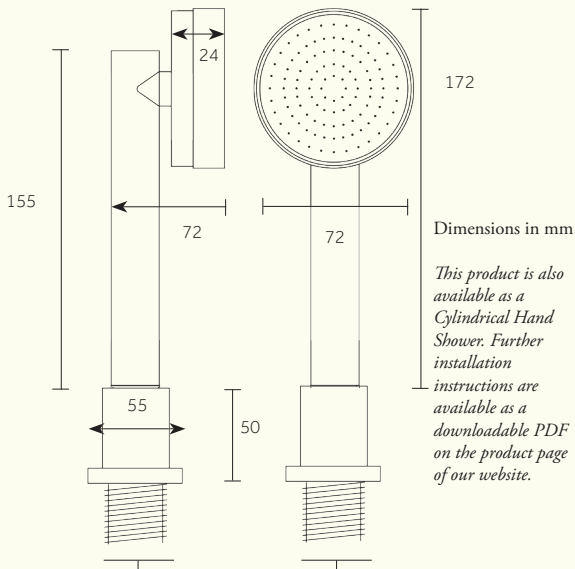

72

PRODUCT NAME

**Deck Mounted Hand Shower (Rose), with
Hose, Mount & under-counter weight***Studio/ ORE*

Dimensions in mm

This product is also available as a Cylindrical Hand Shower. Further installation instructions are available as a downloadable PDF on the product page of our website.

*Recommended
max cut out 35mm*

Min/Max Operating pressure: (bars)	2.0 - 5.0									
Flow rates: Bar / L per min	0.5/8.2	1/11.9	1.5/14.7	2/16.9	2.5/18.9	3/20.7	3.5/22.4	4/24	4.5/25.7	5/26.9
Connection:	1/2" BSP									
Flow Restrictor:	8 Ltr (PCW01)									