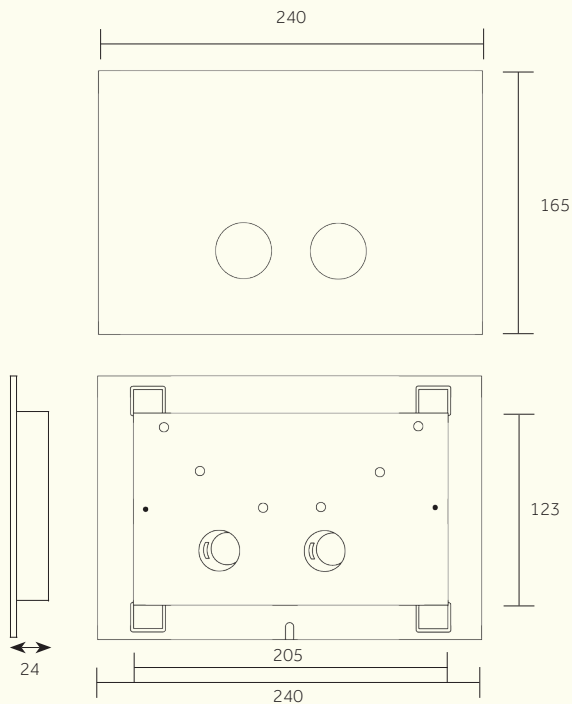

65

PRODUCT NAME

**Dual Flush Plate**

Dimensions in mm: *Further installation instructions available as a downloadable PDF on the product page of our website.*