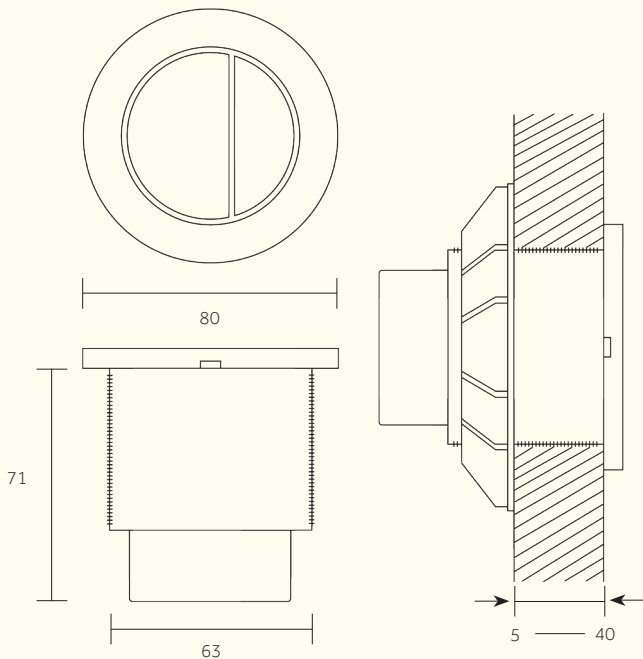

64

PRODUCT NAME
Dual Toilet Flush (Push Button)

Dimensions in mm

Includes Geberit Dual Flush Internal code number 116.057.KJ.1 which is compatible with both Sigma 12cm and Omega 12cm Cisterns, but also requires a TYP 212. Further instructions can be found on the Geberit website.