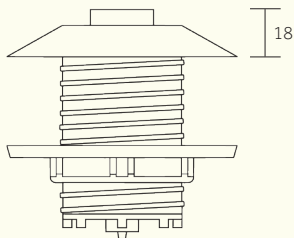

63

PRODUCT NAME  
**Toilet Flush (Push Button)**

Dimensions in mm

*Further installation instructions available as a downloadable PDF  
on the product page of our website.*

*Includes GROHE air button. Recommended system is GROHE Adagio 37762SHO  
but may be used with other single flush air operated cisterns.*