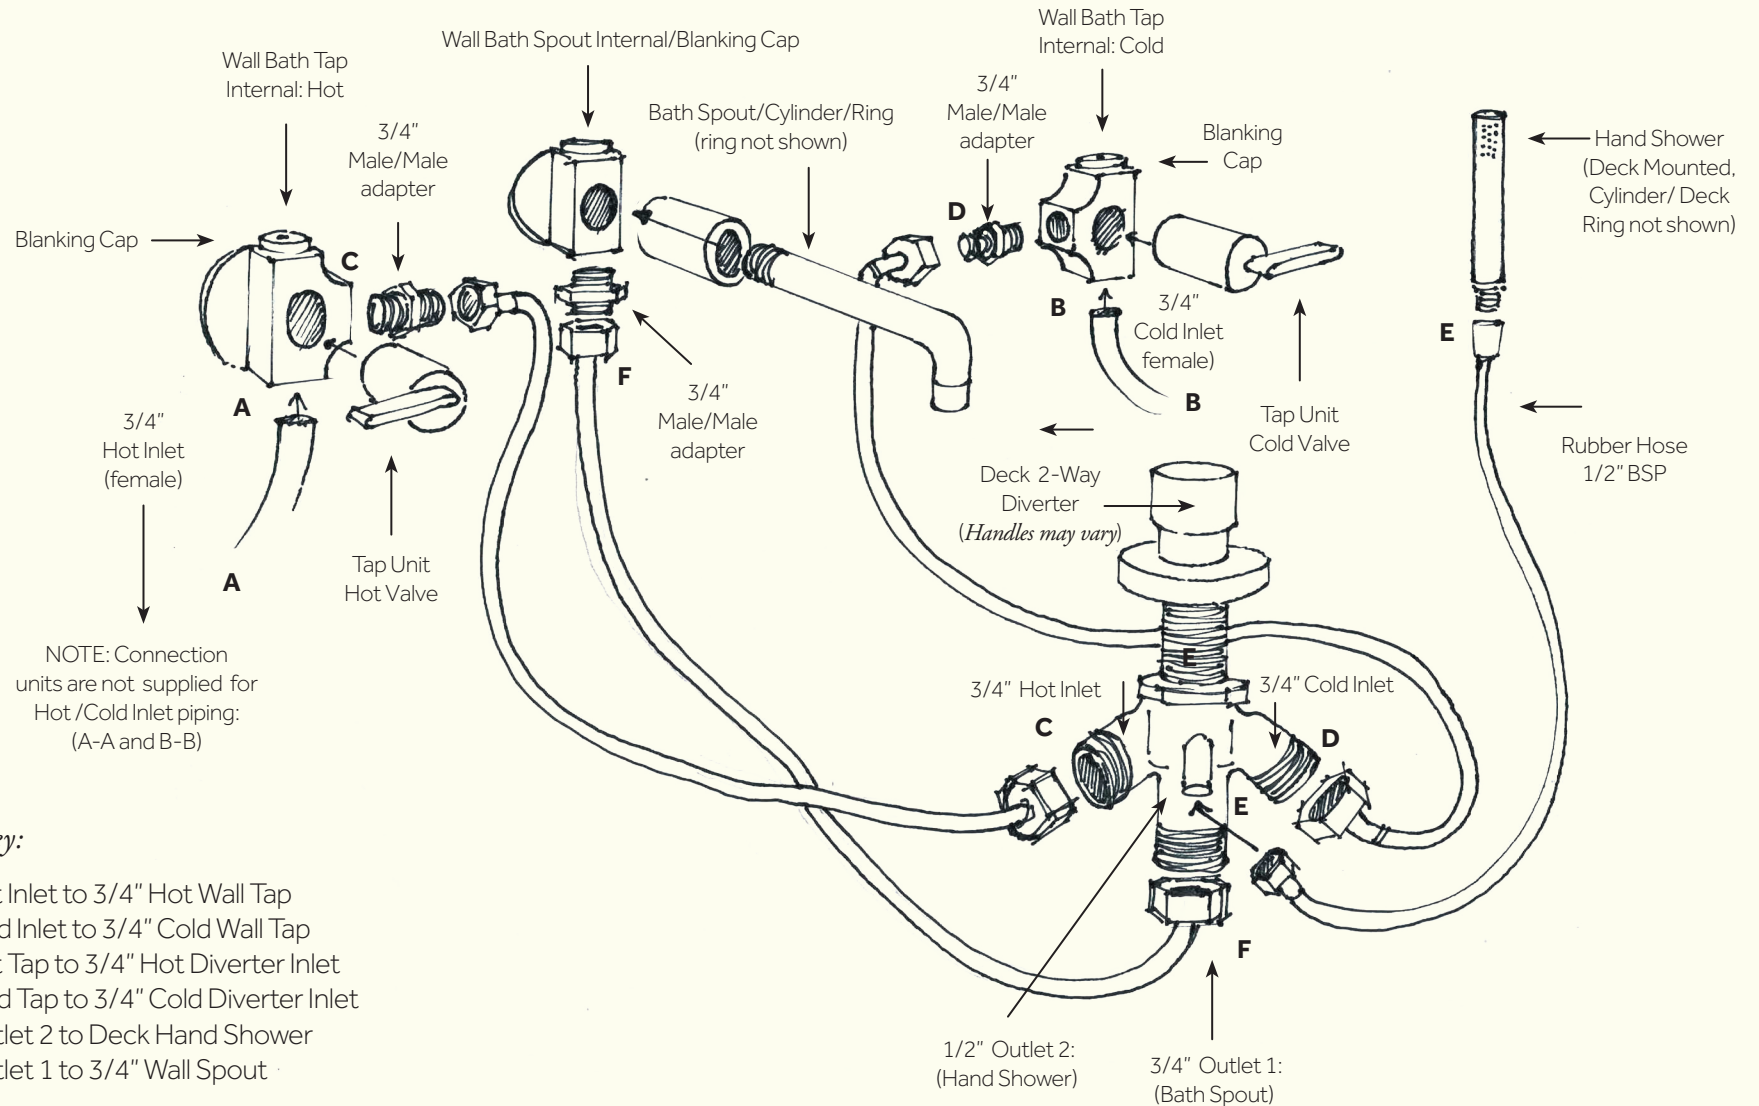

Wall Mounted Bath Taps, Spout and Deck Mounted Handheld Shower with 2-Way Diverter: *Installation Guide*

Studio/ORE

12

72

62

Connections key:

- A-A** 3/4" Hot Inlet to 3/4" Hot Wall Tap
- B-B** 3/4" Cold Inlet to 3/4" Cold Wall Tap
- C-C** 3/4" Hot Tap to 3/4" Hot Diverter Inlet
- D-D** 3/4" Cold Tap to 3/4" Cold Diverter Inlet
- E-E** 1/2" Outlet 2 to Deck Hand Shower
- F-F** 3/4" Outlet 1 to 3/4" Wall Spout