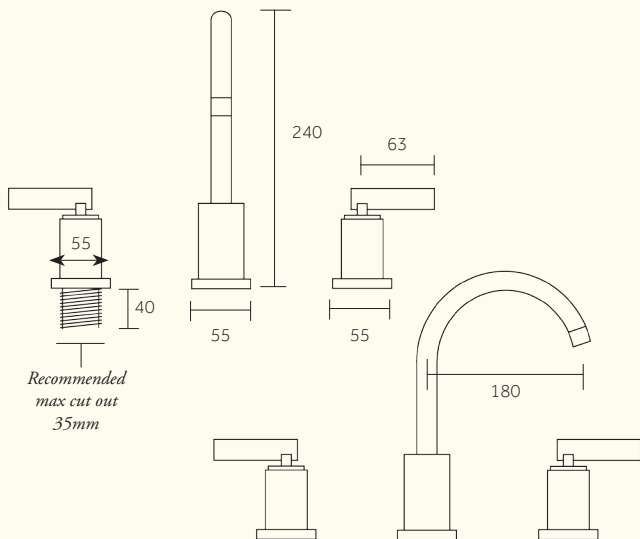

## Deck Mounted Bath Taps &amp; Spout

Dimensions in mm (300mm connector hoses supplied)  
Further installation instructions available as a downloadable PDF  
on the product page of our website.

Min/Max Operating pressure: (bars)	2.0 - 5.0					
Flow rates: Bar/L per min (with Aerator)	0.5/6	1/8.4	2/11.8	3/14.5	4/16.8	5/18.7
Flow rates: Bar/L per min (without Aerator)	0.5/7.5	1/10.5	2/14.7	3/18	4/20.8	5/23.3
Connection:	1/2" BSP					
Flow Restrictor:	CASCADE M22/24					