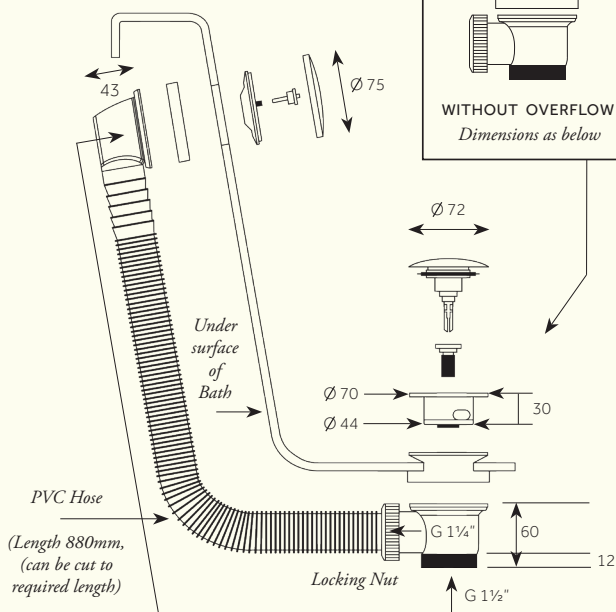

57

PRODUCT NAME  
**Push Button Bath Waste V3**

Upper  
surface of  
Bath

WITH OVERFLOW

WITHOUT OVERFLOW  
*Dimensions as below*

Dimensions in mm

Further installation instructions available as a downloadable PDF  
on the product page of our website.