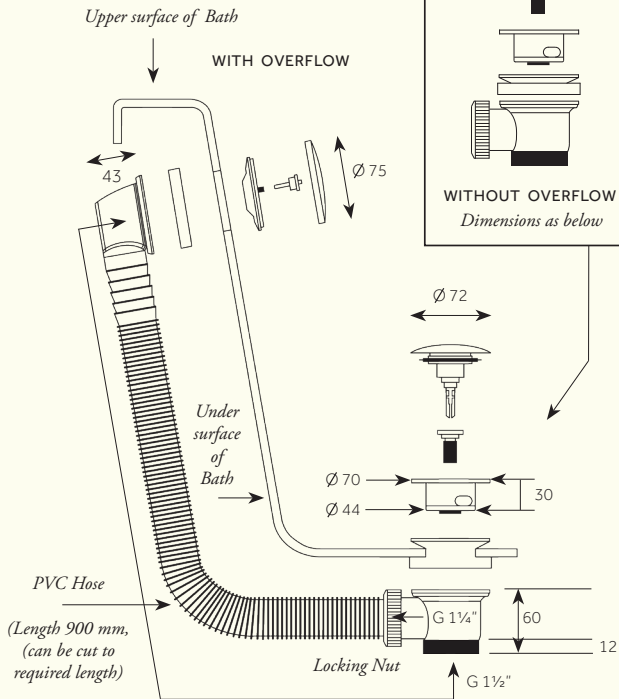

57

PRODUCT NAME

**Push Button Bath Waste  
(with Overflow, without  
Overflow)**

Dimensions in mm

Further installation instructions available as a downloadable PDF  
on the product page of our website.