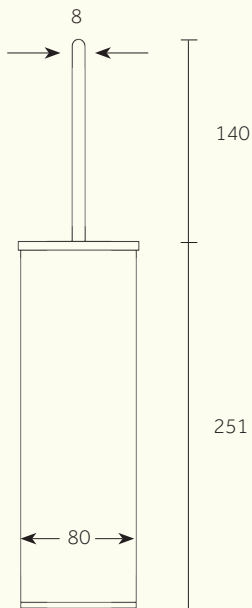

51

PRODUCT NAME
Toilet Brush Holder

Dimensions in mm

*Further installation instructions available as a downloadable PDF
on the product page of our website.*