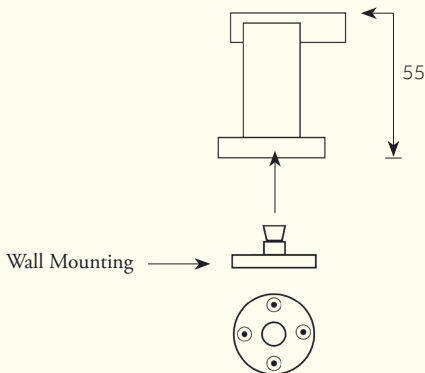

50

PRODUCT NAME
Hook

Grub Screw
*face up for high
wall mount,
face down for low
wall mount*

Dimensions in mm

*Further installation instructions available as a downloadable PDF
on the product page of our website.*