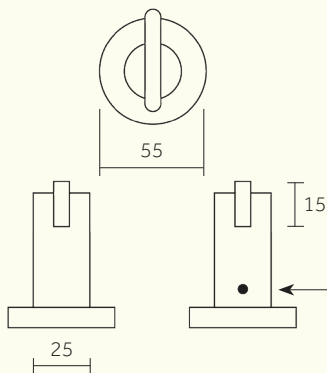

50

PRODUCT NAME
Hook

Grub Screw
*face up for high
wall mount,
face down for low
wall mount*

Dimensions in mm

*Further installation instructions available as a downloadable PDF
on the product page of our website.*