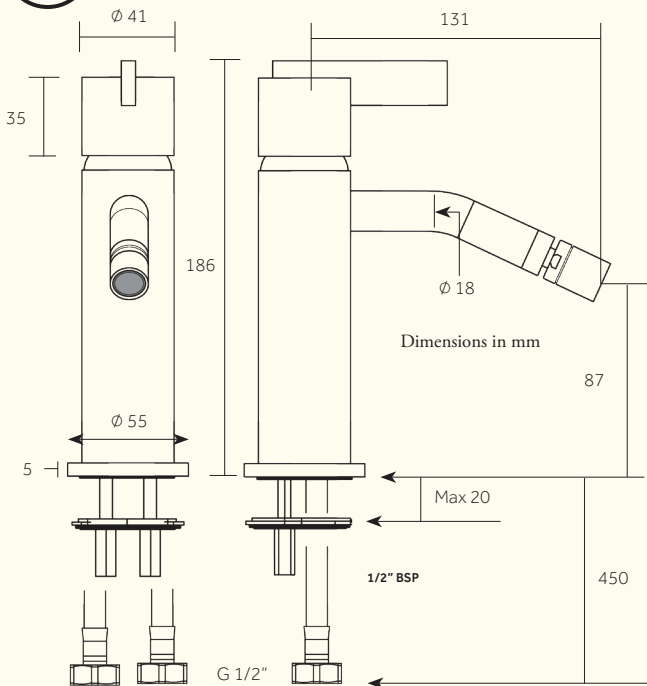

45

PRODUCT NAME
Bidet Mono Mixer Tap

Min/Max Operating pressure: (bars)	2.0 - 5.0					
Flow rates: Bar/L per min	0.5/5.5	1/6.5	1.5/7.5	2/8.3	2.5/8.3	3/8.3
Connection:	1/2" BSP					
Flow Restrictor:	✓					