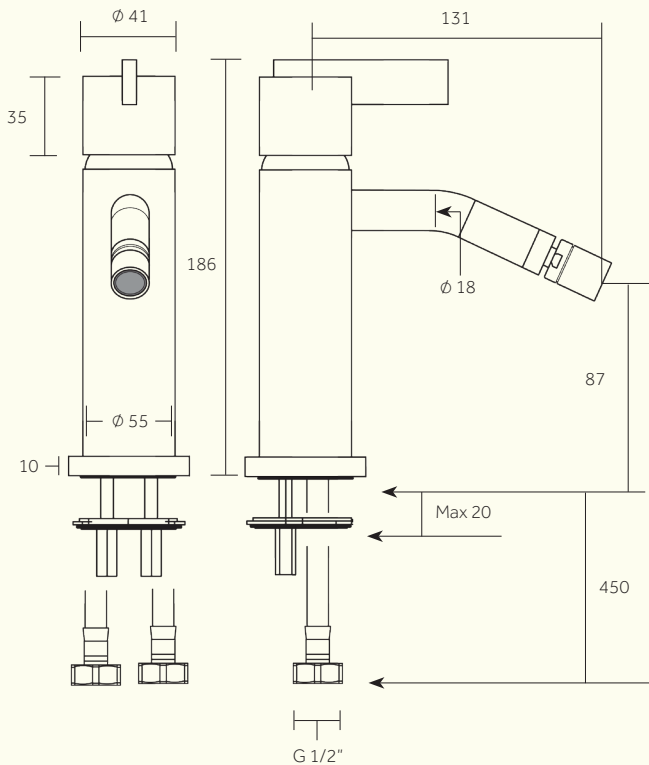

45L

PRODUCT NAME
Bidet Mono Mixer Tap

Dimensions in mm

Further installation instructions available as a downloadable PDF
 on the product page of our website.