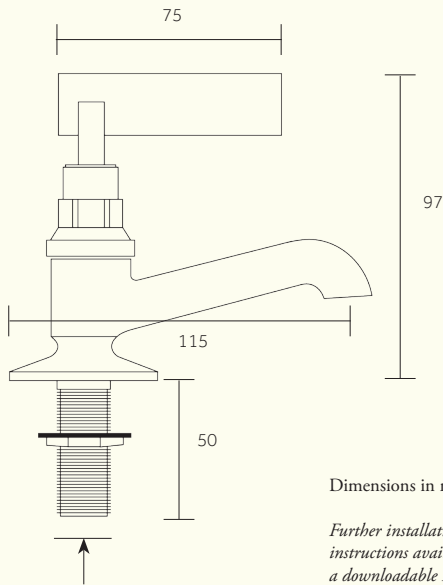

44

PRODUCT NAME
Traditional Basin Tap

Recommended
max cut out 25

Dimensions in mm

Further installation
instructions available as
a downloadable PDF
on the product page
of our website.

Min/Max Operating pressure: (bars)	2.0 - 5.0					
Flow rates: Bar/L per min	0.5/9.9	1/13.7	2/19.2	3/23.3	4/26.9	5/30
Connection:	1/2" BSP					
Flow Restrictor:	N/A					