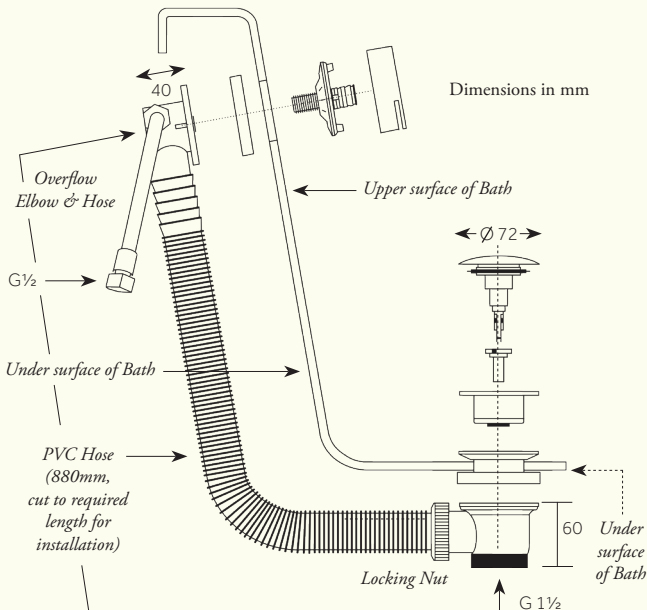

43

PRODUCT NAME

Push Button Bath Waste With Exofil

Suitable for Bath thickness 5mm - 15mm

Min/Max Operating pressure: (bars)	0.5 - 6.0 (RECOMMENDED 3.0)								
Flow rates: Bar/L per min	0.5/8.4	1/14.1	1.5/18.7	2/22.2	2.5/24.8	3/27.1	3.5/29.0	4/30.2	4.5/5.31
Connection:	½" & 1½" BSP								
Flow Restrictor:	N/A								