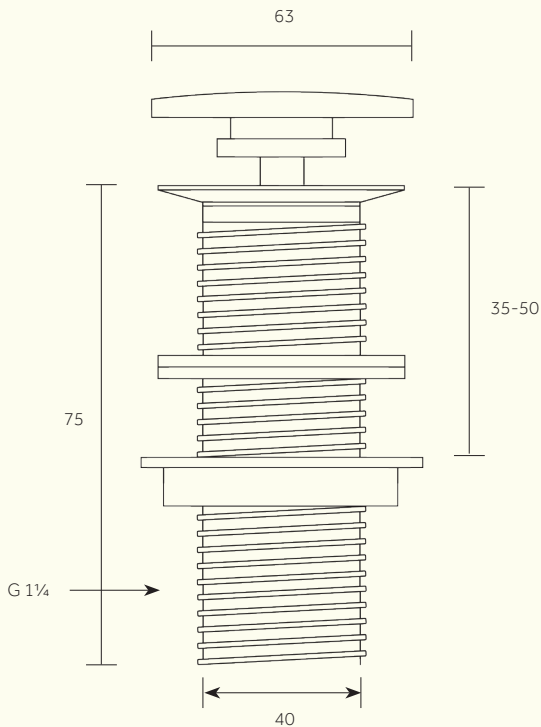

33

PRODUCT NAME

Push Button Basin Waste

Dimensions in mm

*Further installation instructions available as a downloadable PDF
on the product page of our website.*