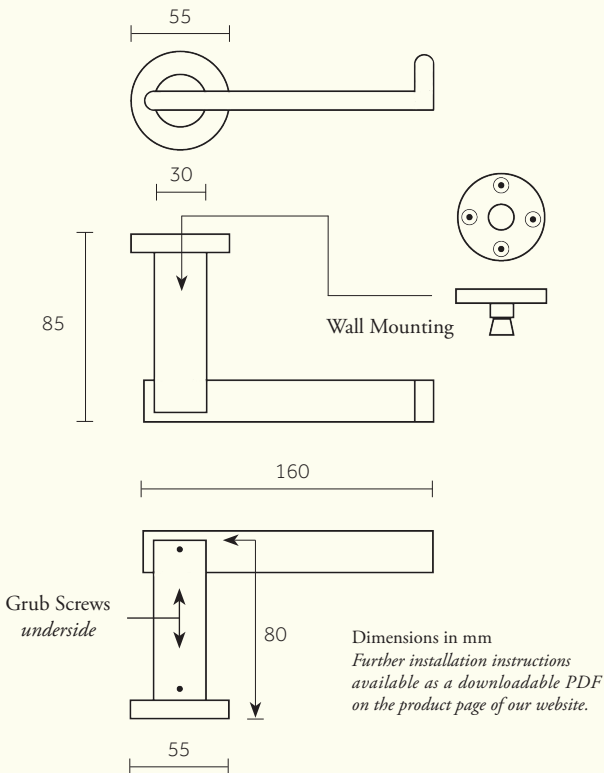

30

PRODUCT NAME
Toilet Roll Holder

*Available as a spare Toilet Roll Holder (without end hook)
Can be mounted to the left or right