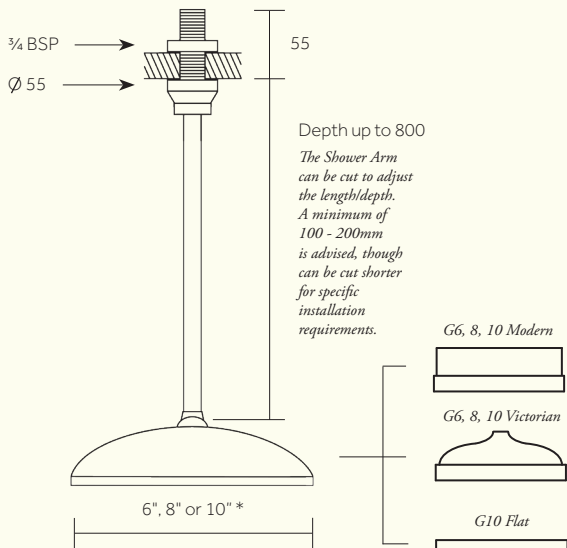

26

PRODUCT NAME

Ceiling Mounted Shower Arm and Rose

* Rose Style Product Number Width

Modern, Victorian	G6M, G6V	6"
Modern, Victorian	G8M, G8V	8"
Modern, Victorian Flat	G10M, G10V, G10F	10"

Dimensions in mm
 Further installation instructions
 available as a downloadable PDF
 on the product page of our website.