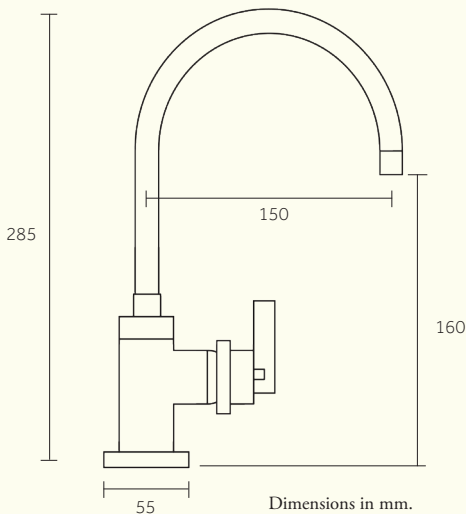

22

PRODUCT NAME

Deck Mounted Mono Mixer (Short)

Recommended max
cut out 35mm

Dimensions in mm.

Further installation instructions
available as a downloadable PDF
on the product page of our website.

Min/Max Operating pressure: (bars)	2.0 - 5.0					
Flow rates: Bar/L per min (with Aerator)	0.5/4.3	1/5.8	2/7.5	3/7.8	4/7.8	5/8.1
Flow rates: Bar/L per min (without Aerator)	0.5/9.0	1/12.2	2/16.9	3/20.5	4/23.6	5/25.5
Connection:	1/2" BSP					
Flow Restrictor:	PCA TJ 8.0 LTR					