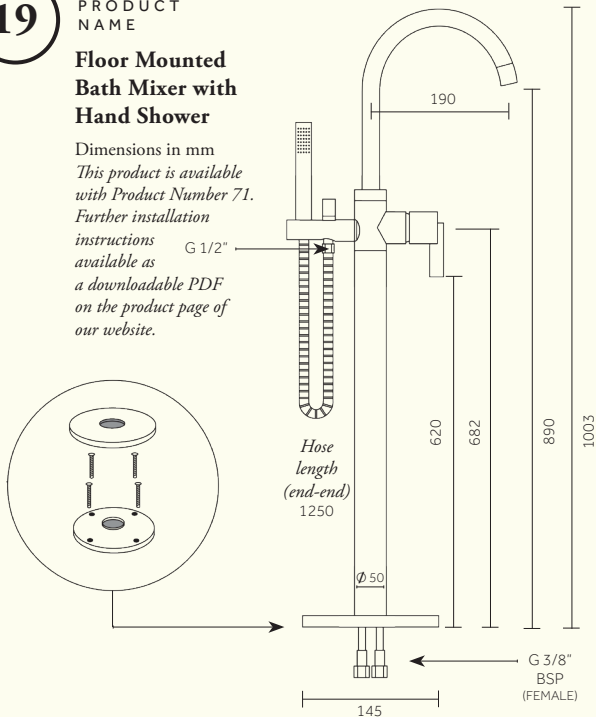

19

PRODUCT
NAME**Floor Mounted
Bath Mixer with
Hand Shower**

Dimensions in mm
*This product is available
 with Product Number 71.
 Further installation
 instructions
 available as
 a downloadable PDF
 on the product page of
 our website.*

Min/Max Operating pressure: (bars)	0.5 - 3.0					
Flow rates: Bar/L per min Spout Outlet	0.5/5	1/8	1.5/10.5	2/12	2.5/13.5	3/14.5
Flow rates: Bar/L per min Hand Held Shower Outlet	0.5/5	1/7	1.5/8.5	2/9.5	2.5/10.2	3/10.5
Connection:	3/8" BSP					
Aerator Flow Restrictor:	Spout: Cascade M22/24			Shower: 8Ltr (PCW01)		