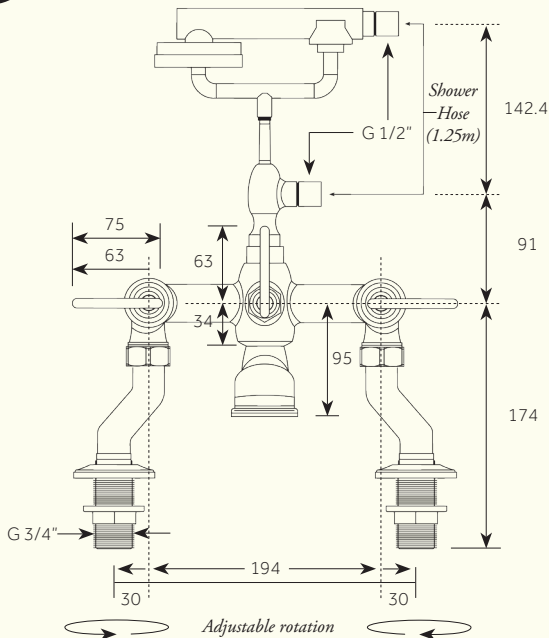

13

PRODUCT NAME  
Deck Mounted Bath Mixer

Studio/ORE

Min/Max Operating pressure: (bars)	2.0 - 5.0						
Flow rates: Bar/L per min	0.5/20.4	1/28	1.5/34	2/39.1	2.5/43.9	3/47.9	3.5/51.8
Connection:	3/4" BSP						
Flow Restrictor:	N/A						

Dimensions in mm: Further installation instructions available as a downloadable PDF on the product page of our website.