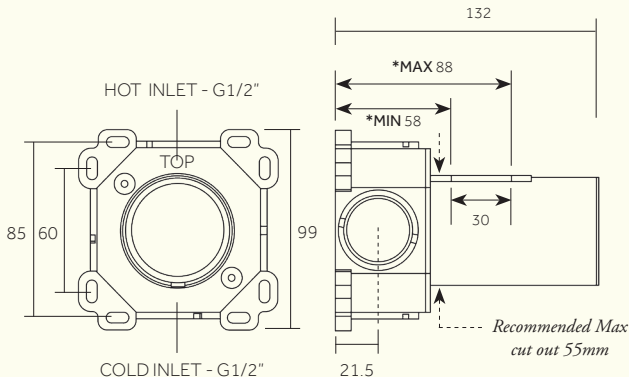

PRODUCT NAME

Studio/ORE

Wall Mounted Mono Mixer, Internal Part

AESTHETIC PARTS: 02-V2 | 202-V2 | 302-V2

***MIN & MAX:** 02-V2: 58mm & 88mm 202-V2: 58mm & 88mm 302-V2: 58mm & 88mm
 (*Distance between back of Internal body & finished surface of wall)

| | | | | | | | |
|---|--------------------------------------|---------|---------|---------|---------|---------|---------|
| Min/Max Operating pressure: (bars) | 0.5 - 6.0 | | | | | | |
| WMNMIXIP Flow rates: Bar/L per min: Outlet 1 | 0.5/3.0 | 1.0/4.3 | 2.0/5.0 | 3.0/5.0 | 4.0/5.0 | 5.0/5.0 | 6.0/5.0 |
| Connection: | 1/2" BSP (NPT ADAPTERS ARE INCLUDED) | | | | | | |

Dimensions in mm.

Further installation instructions available as a downloadable PDF on the product page of our website.