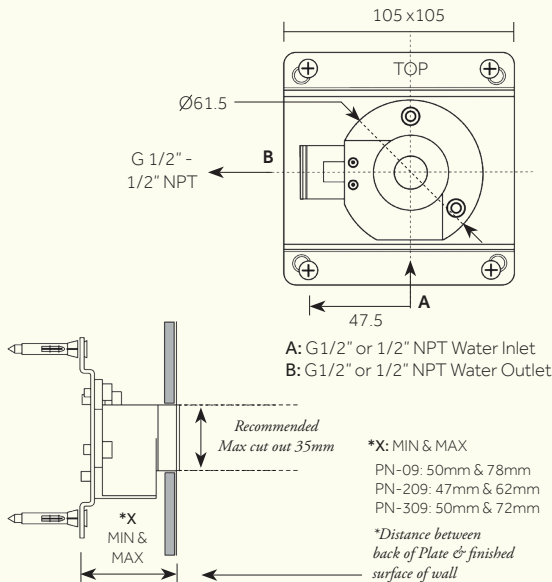

Studio/ ORE

Wall Mounted Basin Tap Control - Internal Parts

AESTHETIC PARTS: 09 | 209 | 309

Min/Max Operating pressure: (bars)	2.0 - 5.0					
Flow rates: Bar/L per min (with Aerator)	0.5/5.4	1/7.2	2/8	3/8.7	4/8.5	5/8.5
Flow rates: Bar/L per min (without Aerator)	0.5/15.7	1/21.8	2/31.2	3/43.2	4/50.8	5/55.3
Connection:	1/2" BSP (NPT ADAPTERS ARE INCLUDED)					
Flow Restrictor:	5.0 - 8.0 LTR PCA (8L per min)					

Dimensions in mm. Further installation instructions available as a downloadable PDF on the product page of our website.