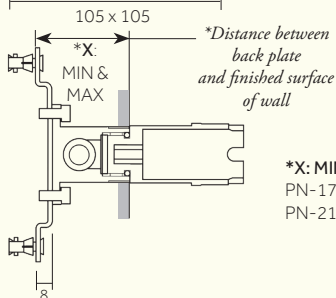

Wall Mounted Bath Spout: Internal Part

AESTHETIC PARTS: 17 | 217

OPTIONS:

SC: Single Control

DC: Double Control

A: Mixed Water Inlet (one Inlet only)

A: Cold Water Inlet

B: Hot Water Inlet

*X: MIN & MAX

PN-17: 54 & 81mm

PN-217: 53 & 66mm

Min/Max Operating pressure: (bars)	2.0 - 5.0					
Flow rates: Bar/L per min (with Aerator)	0.5/9.9	1/13.7	2/19.3	3/23.5	4/27.1	5/30.3
Flow rates: Bar/L per min (without Aerator)	0.5/27.7	1/38.4	2/53.3	3/65.9	4/76	5/85
Connection:	1/2" BSP (NPT ADAPTERS ARE INCLUDED)					

Dimensions in mm. Further installation instructions available as a downloadable PDF on the product page of our website.