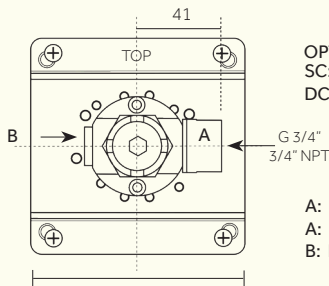

Wall Mounted Bath Spout: Internal Part

AESTHETIC PARTS: 17 | 217

OPTIONS:

SC: Single Control

DC: Double Control

A: Mixed Water Inlet (one Inlet only)

A: Cold Water Inlet

B: Hot Water Inlet

*X: MIN & MAX

PN-17: 54 & 81mm

PN-217: 53 & 66mm

Min/Max Operating pressure: (bars)	2.0 - 5.0					
Flow rates: Bar/L per min (with Aerator)	0.5/9.9	1/13.7	2/19.3	3/23.5	4/27.1	5/30.3
Flow rates: Bar/L per min (without Aerator)	0.5/27.7	1/38.4	2/53.3	3/65.9	4/76	5/85
Connection:	1/2" BSP (NPT ADAPTERS ARE INCLUDED)					

Dimensions in mm. Further installation instructions available as a downloadable PDF on the product page of our website.