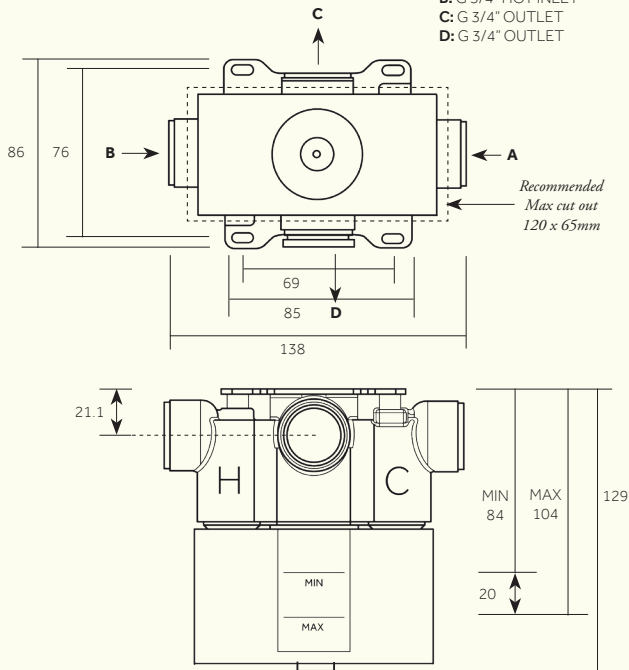

TM1  
HTIP  
V5

PRODUCT NAME

**Shower Thermostat Only, Internal Parts,  
Triple - V5**

*Studio/* **ORE**

- A: G 3/4" COLD INLET
- B: G 3/4" HOT INLET
- C: G 3/4" OUTLET
- D: G 3/4" OUTLET

Dimensions in mm.