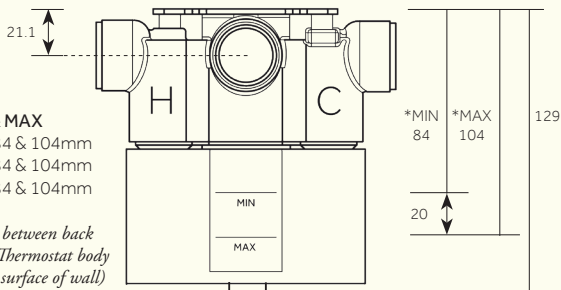

PRODUCT NAME

Studio/ORE

**Shower Thermostat Only, Internal Parts, Double - V5**

AESTHETIC PARTS: 133-V5 | 233-V5 | 333-V5

Dimensions in mm.

Further installation instructions available as a downloadable PDF on the product page of our website.