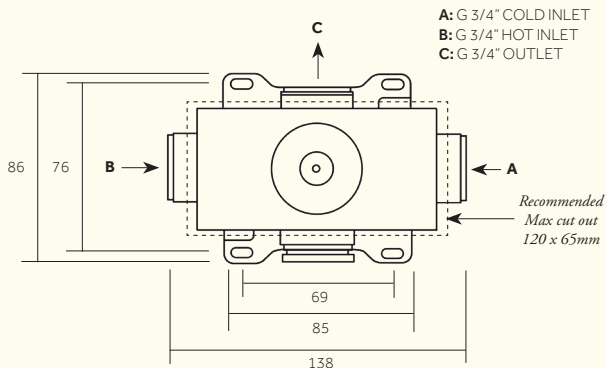

PRODUCT NAME

Studio/ORE

**Shower Thermostat Only, Internal Parts, Double - V5**

AESTHETIC PARTS: 133-V5 | 233-V5 | 333-V5

Dimensions in mm.

Further installation instructions available as a downloadable PDF on the product page of our website.