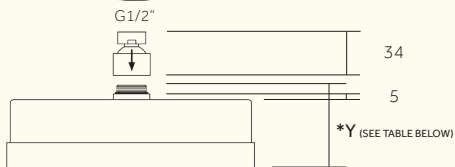

PRODUCT NAME
Minimalist Shower Rose

Dimensions in mm
(unless inches specified)

Further installation instructions available as a downloadable PDF on the product page of our website.

**Anti-Limescale version available.*

	*X INCHES (MM)	*Y
G6M	6" (Ø150mm)	45mm
G8M	8" (Ø200mm)	55mm
G10M	10" (Ø250mm)	60mm

Flow rates: Bar/L per min	0.5/5.5	1/7.6	2/8.9	3/9.0	4/9.0	5/9.0	6/9.0
Connection:	1/2" BSP						
Flow Regulator:	9L per min						