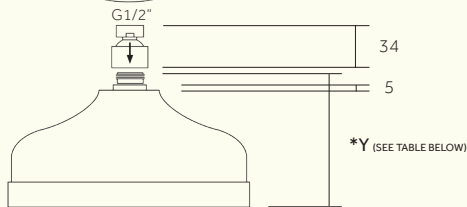

G6v

G8v

PRODUCT NAME
Victorian Shower Rose

Dimensions in mm
(unless inches specified)

*Further installation
instructions
available as a
downloadable PDF
on the product page
of our website.*

	*X (INCHES/MM)	*Y
G6v	6" (Ø150mm)	80mm
G8v	8" (Ø200mm)	100mm

Flow rates: Bar/L per min	0.5/5.5	1/7.6	2/8.9	3/9.0	4/9.0	5/9.0	6/9.0
Connection:	1/2" BSP						
Flow Regulator:	9L per min						