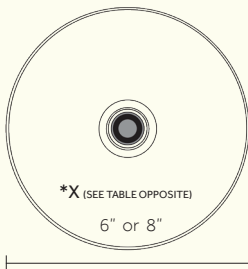

G6v

G8v

PRODUCT NAME
Victorian Shower Rose

Dimensions in mm
(unless inches specified)

*Further installation
instructions
available as a
downloadable PDF
on the product page
of our website.*

	*X (INCHES/MM)	*Y
G6v	6" (Ø150mm)	80mm
G8v	8" (Ø200mm)	100mm

Flow rates: Bar/L per min	0.5/5.5	1/7.6	2/8.9	3/9.0	4/9.0	5/9.0	6/9.0
Connection:	1/2" BSP						
Flow Regulator:	9L per min						