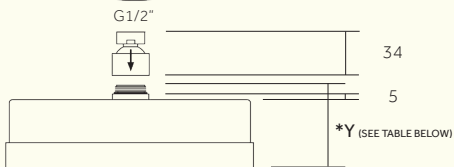

PRODUCT NAME  
**Minimalist Shower Rose**

Dimensions in mm  
(unless inches specified)

*Further installation instructions available as a downloadable PDF on the product page of our website.*

	*X (INCHES/MM)	*Y
G6M	6" (Ø150mm)	45mm
G8M	8" (Ø200mm)	55mm
G10M	10" (Ø250mm)	60mm

Flow rates: Bar/L per min	0.5/5.5	1/7.6	2/8.9	3/9.0	4/9.0	5/9.0	6/9.0
Connection:	1/2" BSP						
Flow Regulator:	9L per min						