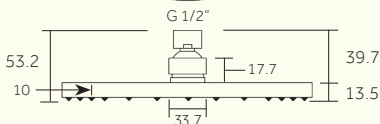

PRODUCT NAME

Flat Shower Rose

Dimensions in mm
(unless inches specified).

Further installation instructions available as a downloadable PDF on the product page of our website.

Flow rates: Bar/L per min	0.5/5.5	1/7.6	2/8.9	3/9.0	4/9.0	5/9.0	6/9.0
Connection:	1/2" BSP						
Flow Regulator:	9L per min						