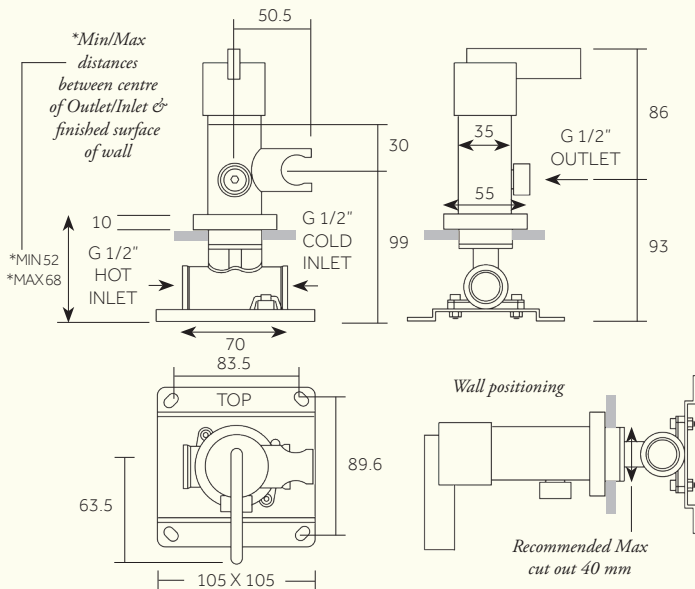

76

Studio/ORE

PRODUCT NAME

**Chapter One, Chapter Three -
Wall Mounted Bidet Mixer With Holder**

INTERNAL FIRST FIX: WBIMXIP

Min/Max Operating pressure: (bars)	1.0 - 5.0				
Flow rates: Bar/L per min	1/4.1	2/6.0	3/7.4	4/8.4	5/10.5
Connection:	1/2" BSP (NPT ADAPTERS ARE INCLUDED)				
Flow Restrictor:	PCW-01 (8L per min)				

Dimensions in mm: Further installation instructions available as a downloadable PDF on the product page of our website.