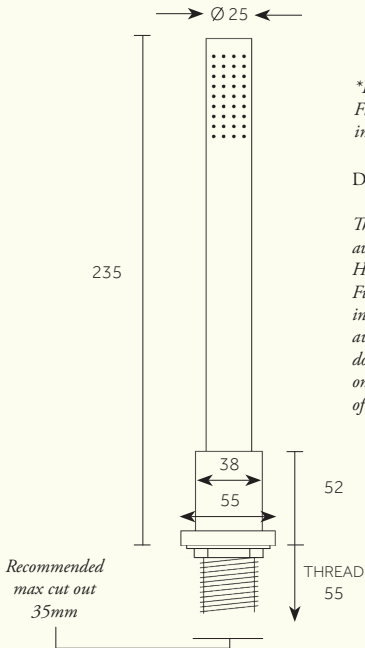

PRODUCT NAME

**Chapter One, Chapter 3 - Deck Mounted Cylindrical Hand Shower, Hose & Mount**

*\*PVC 150cm Flexible Hose is included.*

Dimensions in mm.

*This product is also available as a Hand Held Rose.*

*Further installation instructions are available as a downloadable PDF on the product page of our website.*

Min/Max Operating pressure: (bars)	2.0 - 5.0									
Flow rates: Bar / L per min	0.5/6.2	1/8.6	1.5/10.7	2/12.4	2.5/13.9	3/15.2	3.5/16.3	4/17.5	4.5/18.6	5/19.6
Connection:	1/2" BSP (NPT ADAPTERS ARE INCLUDED)									
Flow Restrictor:	PCW-01 (8L per min)									