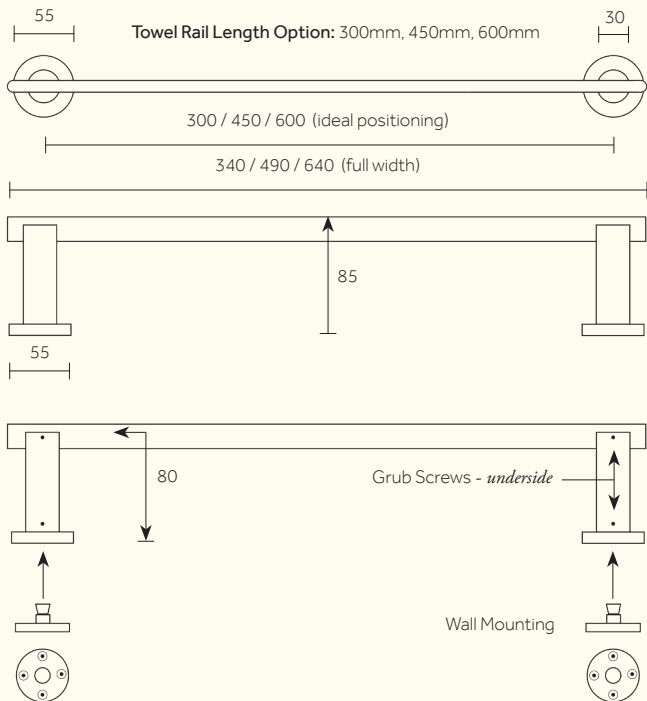

70

PRODUCT NAME  
Towel Rail

*Available as 300(340)mm, or 450(490)mm, or 600(640) mm rail width*

Dimensions in mm

*Further installation instructions available as a downloadable PDF  
on the product page of our website.*