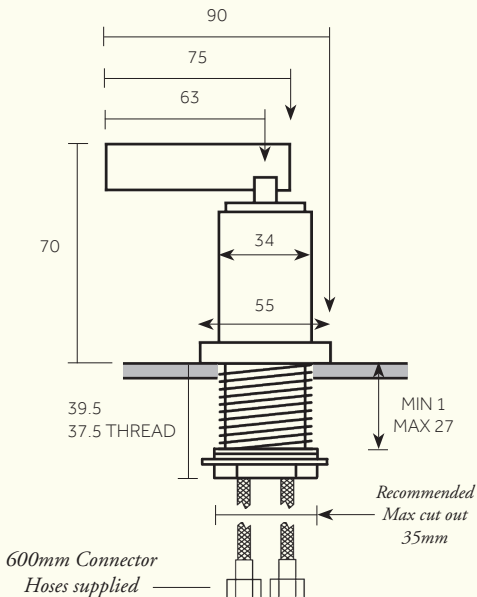

6

PRODUCT NAME

Deck Mounted Bath Tap Control

Min/Max Operating pressure: (bars)	2.0 - 5.0
Connection:	3/4" BSP (NPT ADAPTERS ARE INCLUDED)
Flow restrictor:	N/A

Dimensions in mm.

Further installation instructions available as a downloadable PDF
on the product page of our website.