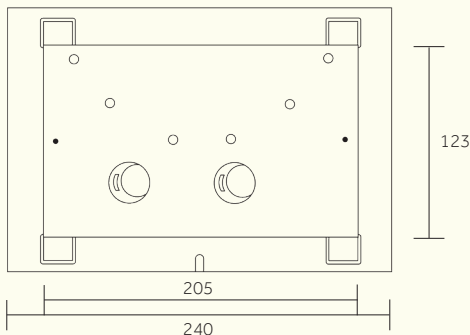

65

Studio/ ORE

PRODUCT NAME

**Chapter One, Chapter Two, Chapter Three -
Dual Flush Plate**

240

*Compatible with the following cisterns:*

GEBERIT: UP F20 / UP 320 (since 2010)

SIGMA: 8cm 109.790.00.1 SIGMA: 12cm

DUOFIX: 111.374.00.5 / 11.350.00.5 / 111.791.00.1

KONBIFIX: 110.374.00.5 / 110 793.00.1

Dimensions in mm. *Further installation instructions available as a downloadable PDF on the product page of our website.*