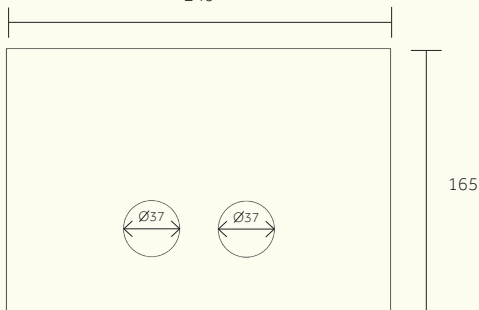

65

Studio/ ORE

PRODUCT NAME

**Chapter One, Chapter Two, Chapter Three -
Dual Flush Plate**

240

*Compatible with the following cisterns:*

GEBERIT: UP F20 / UP 320 (since 2010)

SIGMA: 8cm 109.790.00.1 SIGMA: 12cm

DUOFIX: 111.374.00.5 / 11.350.00.5 / 111.791.00.1

KONBIFIX: 110.374.00.5 / 110 793.00.1

Dimensions in mm. *Further installation instructions available as a downloadable PDF on the product page of our website.*