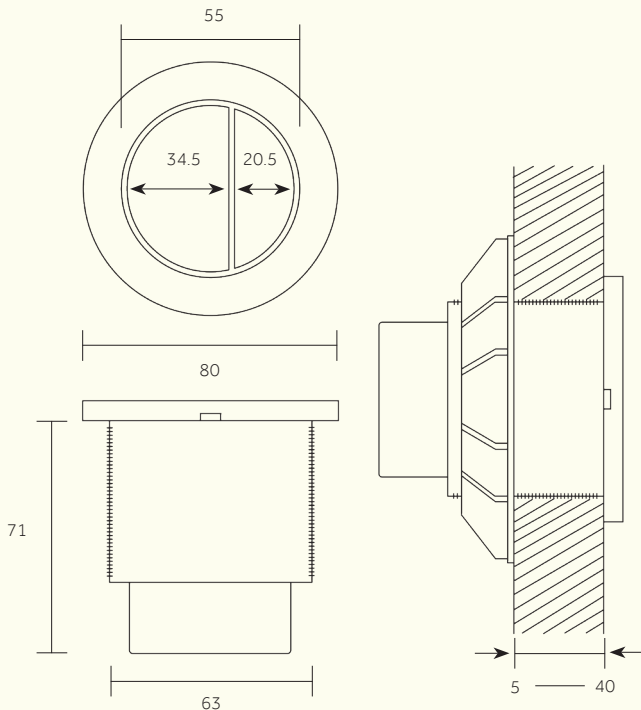

64

PRODUCT NAME

**Chapter One, Chapter Two, Chapter Three -
Dual Flush Button**

Dimensions in mm.

Includes Geberit Dual Flush Internal code number 116.057.KJ.1 which is compatible with both Sigma 12cm and Omega 12cm Cisterns, but also requires a TYP 212.