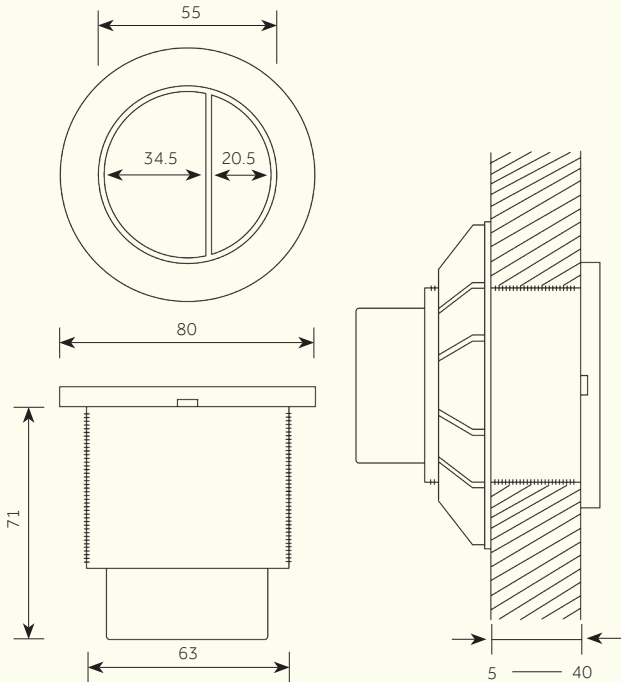

64

PRODUCT NAME

Chapter One, Chapter Two, Chapter Three - Dual Flush Button

Dimensions in mm.

Includes Geberit Dual Flush Internal code number 116.057.KJ.1 which is compatible with Omega 12cm Cisterns, but also requires a TYP 212.