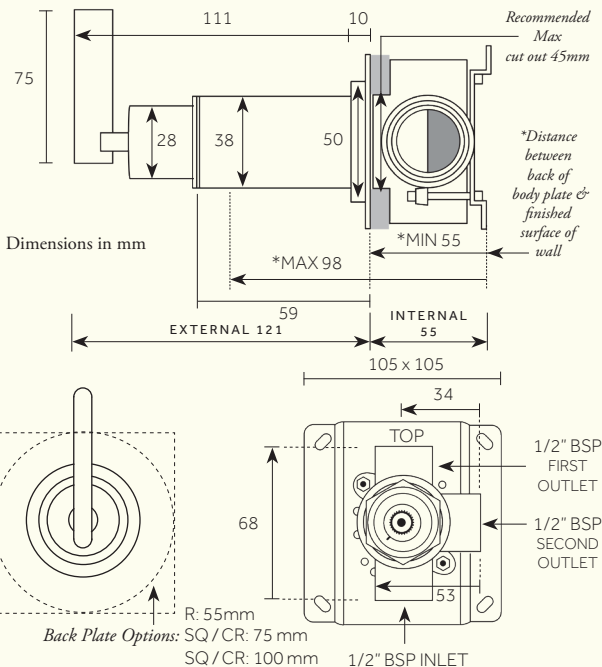

61

PRODUCT NAME

Wall Mounted Diverter - 2 Outlets

INTERNAL FIRST FIX: WDIV2IP

| | | | | | |
|---|--------------------------------------|----------|----------|------------|------------|
| Min/Max Operating pressure: (Bars) | 1.0 - 5.0 | | | | |
| WDIV2IP Flow rates: Bar / L per min FIRST OUTLET | 1.0/20.0 | 2 / 22.9 | 3.0/27.0 | 4.0 / 33.2 | 5.0 / 36.0 |
| WDIV2IP Flow rates: Bar / L per min SECOND OUTLET | 1.0/19.0 | 2 / 20.5 | 3.0/24.0 | 4.0 / 28.0 | 5.0 / 30.0 |
| Connection: | 1/2" BSP (NPT ADAPTERS ARE INCLUDED) | | | | |