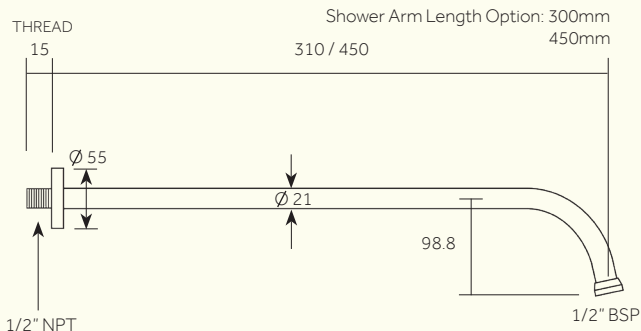

60

Studio/ ORE

PRODUCT NAME

Chapter One, Chapter Three - Wall Mounted Shower Arm, NPT Thread, US only

**Rose is NOT included with this product*

NOTE: The Shower Arm is compatible with all of our Shower Roses 6", 8", 10".

G6, 8, 10 Minimalist

G6, 8 Victorian

G10 Flat

* Rose Style	Product Number	Width
Minimalist, Victorian	G6M, G6V	6"
Minimalist, Victorian	G8M, G8V	8"
Minimalist, Flat	G10M, G10F	10"

Dimensions in mm. *Further installation instructions available as a downloadable PDF on the product page of our website.*