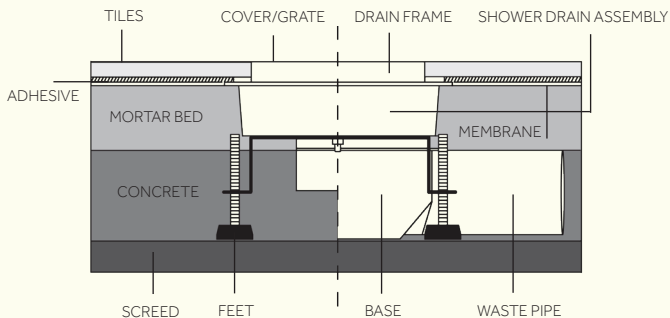

59

Studio/ORE

PRODUCT NAME
**Chapter One, Chapter Two, Chapter Three -
 Linear Shower Drain**

INTERNAL FIRST FIX: LISHDRIP

Dimensions in mm. *Further installation instructions available as a downloadable PDF on the product page of our website.*