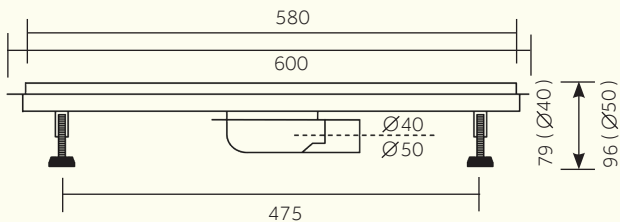

59

Studio/ORE

PRODUCT NAME
**Chapter One, Chapter Two, Chapter Three -
 Linear Shower Drain**

INTERNAL FIRST FIX: LISHDRIP

Dimensions in mm. *Further installation instructions available as a downloadable PDF on the product page of our website.*