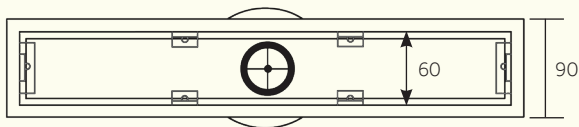

59

Studio/ORE

PRODUCT NAME
**Chapter One, Chapter Two, Chapter Three -
 Linear Shower Drain**

INTERNAL FIRST FIX: LISHDRIP

Dimensions in mm. *Further installation instructions available as a downloadable PDF on the product page of our website.*