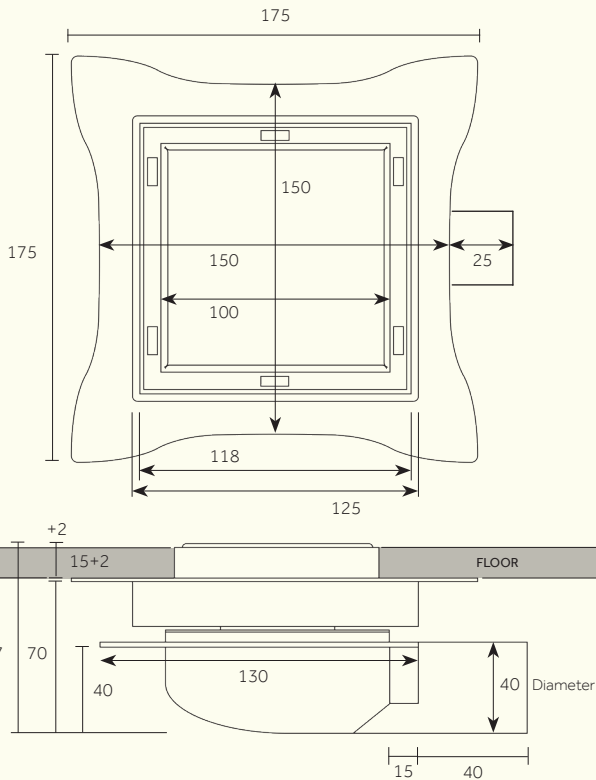

58

Studio/ ORE

PRODUCT NAME

**Chapter One, Chapter Two, Chapter Three -
Square Shower Drain**

INTERNAL FIRST FIX: SQSHDRIP

Dimensions in mm. *Further installation instructions available as a downloadable PDF on the product page of our website.*