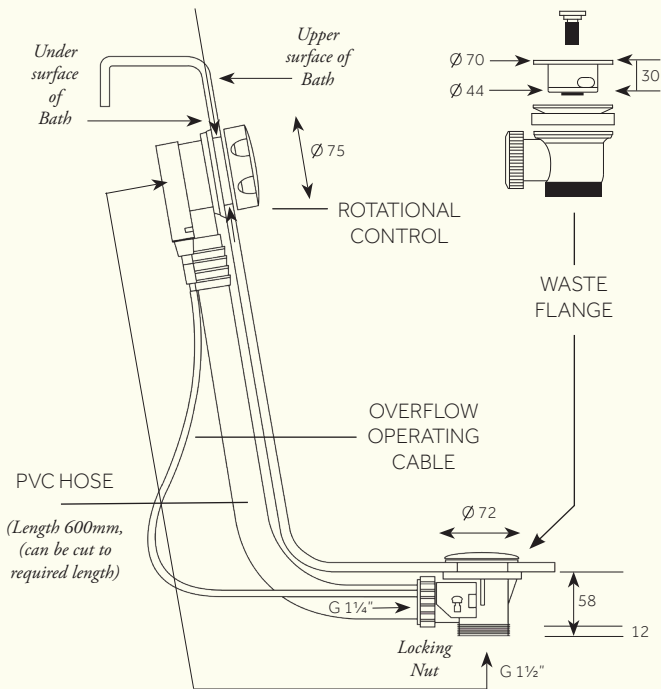

53

PRODUCT NAME
**Bath Waste With Overflow
 and Rotational Control**

Min 48 / Recommended 50

Dimensions in mm

Further installation instructions available as a downloadable PDF
 on the product page of our website.